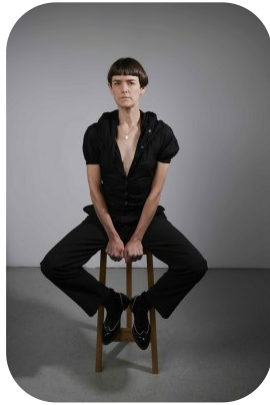

Eleanor C

Credits: 8 Trainings: 2 Videos: 11

Age: 41-50	Height: 5ft11inch	Eye Colour: Blue	Accent: London
Gender: F	Weight: 63kg	Waist: 29"	Bust: 34"
Location: London	Shoe Size: 8.UK	Hips: 39"	
Drives: Yes	Hair Color: Brunette		

Talents
MATURE MODELS, EXTRAS

Additional Talents:
BIKE SWIM

FITNESS RUNNING HIKING

HORSE-RIDING

PIANO BASS-GUITAR VIOLA

PHOTOGRAPHER

DRAG QUEEN

Credits:

Years of Production	Production Name	Role
2023	#Sergina's Stimulatingly Suggestive Song-Stuffed Seminar cum Webinar - Episode 2	writer / performer / director / editor
2020	#Sergina's ReWatchable Webinar about Relationship Advice in a Time of Covid	writer / performer / director / editor
2017	Mixed Messages directed by Kanchi Wichmann	Actor in 3 episodes (2 as a character, 1 as my drag character #Sergina)
2016	#InstantaneousCulture	documentary interviewee / drag performer
2014	I Want To See You From A Different Perspective	Actor / director / song writer / singer
2014	Instantaneous Culture Live at Pansy's Drag Race, Suedblock Berlin	drag artist / song writer
2013	Instantaneous Culture	drag artist / song writer
2013	Phone Me Don't Write	Actor / director / performer